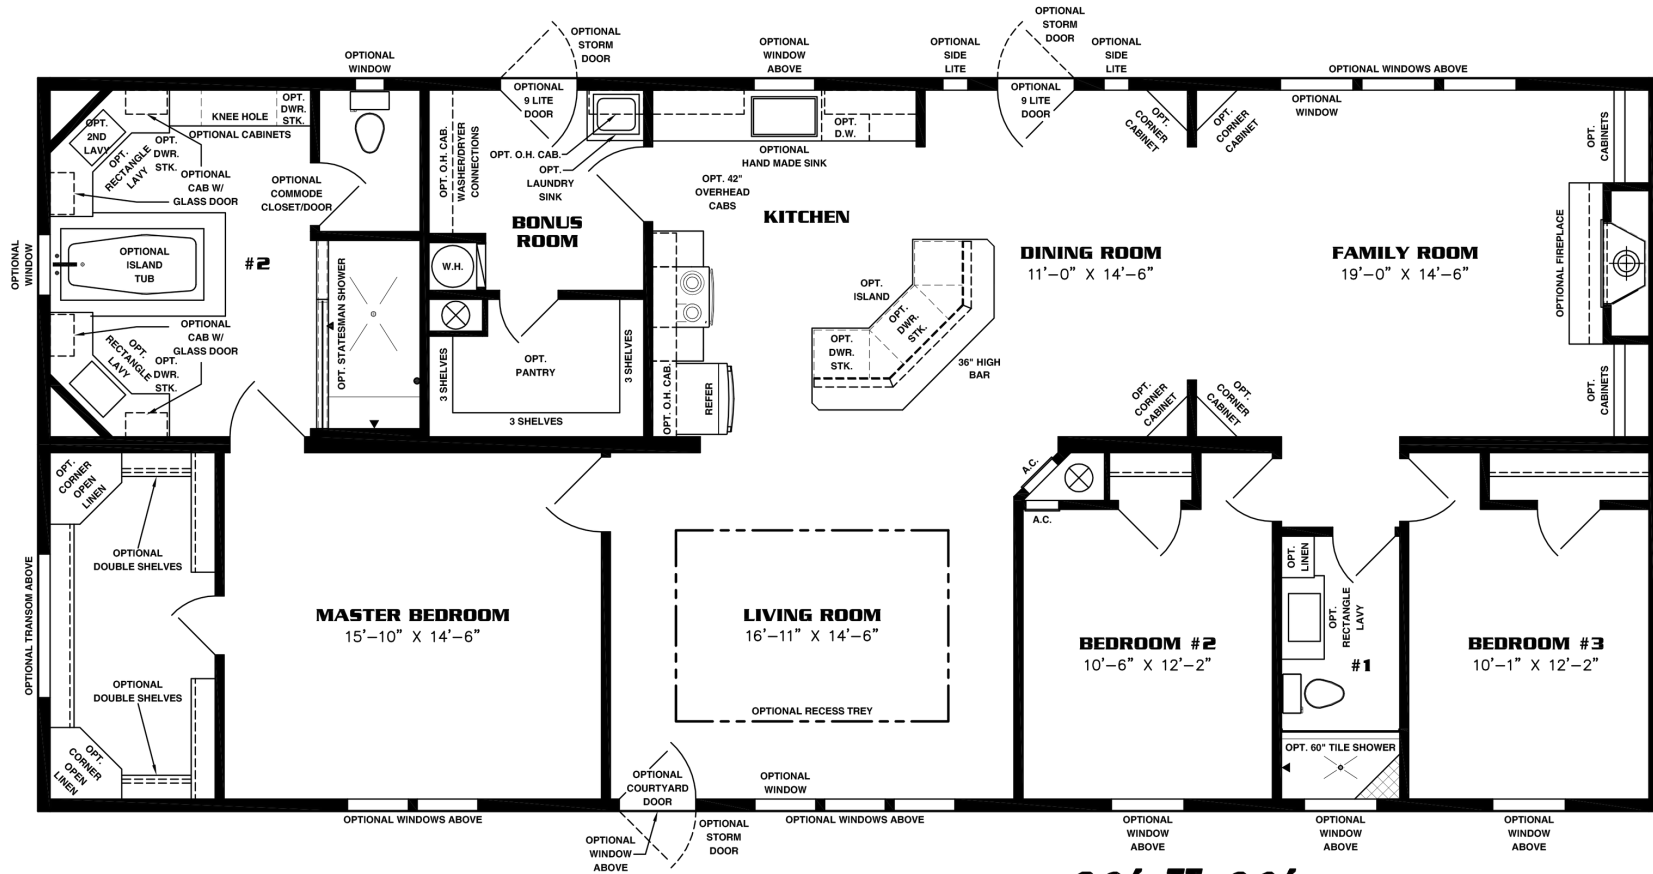

#8 THE RHAPSODY

32' X 68'
2,085 SQUARE FEET

NOTE:
CHECK WITH YOUR SALESPERSON
TO IDENTIFY OPTIONAL ITEMS
THAT ARE ON THIS PRINT.

(352) 629-3001

**6095 South Pine Avenue
Ocala, FL 34480**